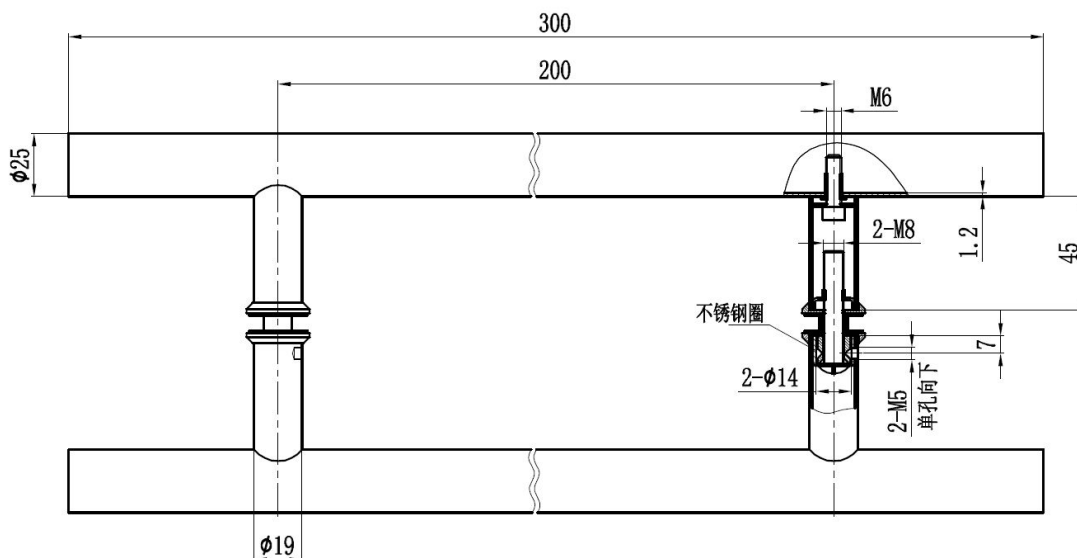

PRODUCT SHEET

Description:

Door Handle "Oder" SS304 Brushed, $\varnothing 25 \times 300 \text{mm}$, cc 200mm, 8-12mm Glass Thickness, Bore: $\varnothing 12 \text{mm}$

Item number:

17.87.000-1

Units	Box	Carton	HS Code	Barcode
Pair	1	10	8302415000	 5704866445399